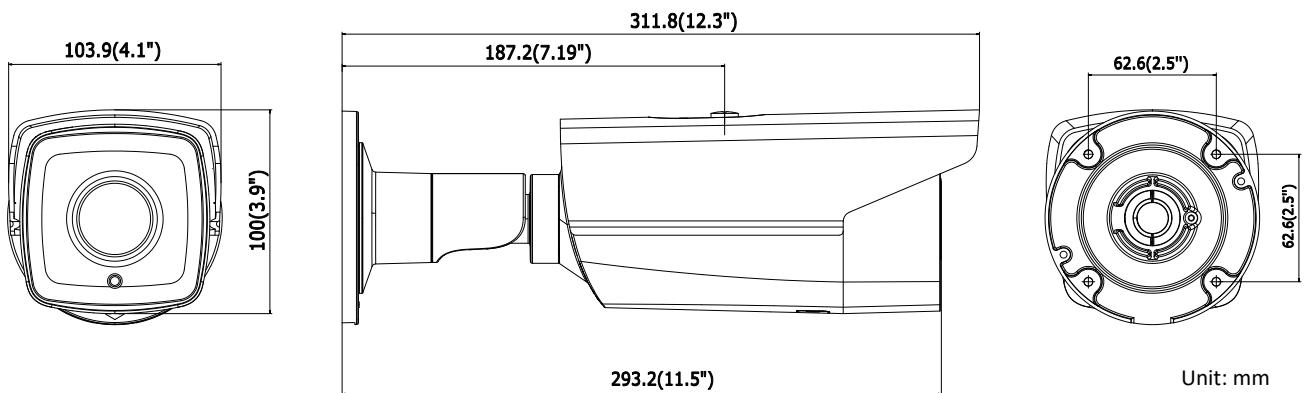

Protection	IP66
Dimensions	Camera: 100 × 103.9 × 311.8 mm (3.94" × 4.09" × 12.28") Package: 386 × 156 × 155 mm (15.20" × 6.14" × 6.10")
Weight	2075 g (4.57 lb.)

Available Models:

DS-2CD4A26FWD-IZ/P, DS-2CD4A26FWD-IZS/P, DS-2CD4A26FWD-IZHS/P, DS-2CD4A26FWD-LZS/P

*With -I model supports IR supplement

*With -H model supports heater

*With -L model supports white light supplement

Dimensions

-IZ/P, -IZS/P, -IZHS/P:

Accessories

DS-1275ZJ
Vertical pole mount

DS-1280ZJ-S
Junction box