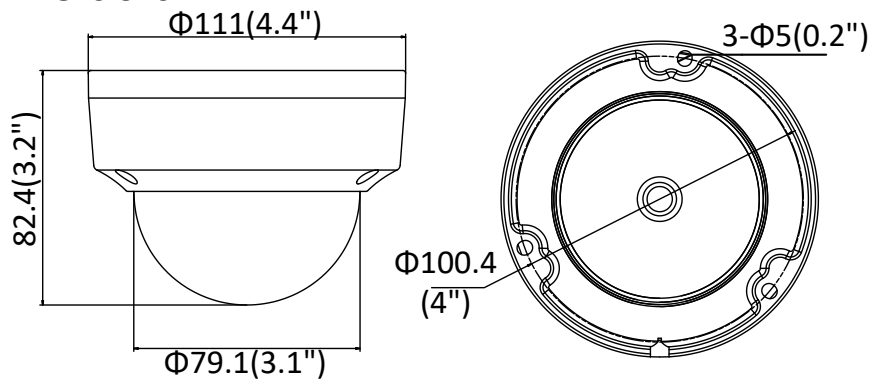

Dimensions

Unit: mm

Accessories

Distributed by